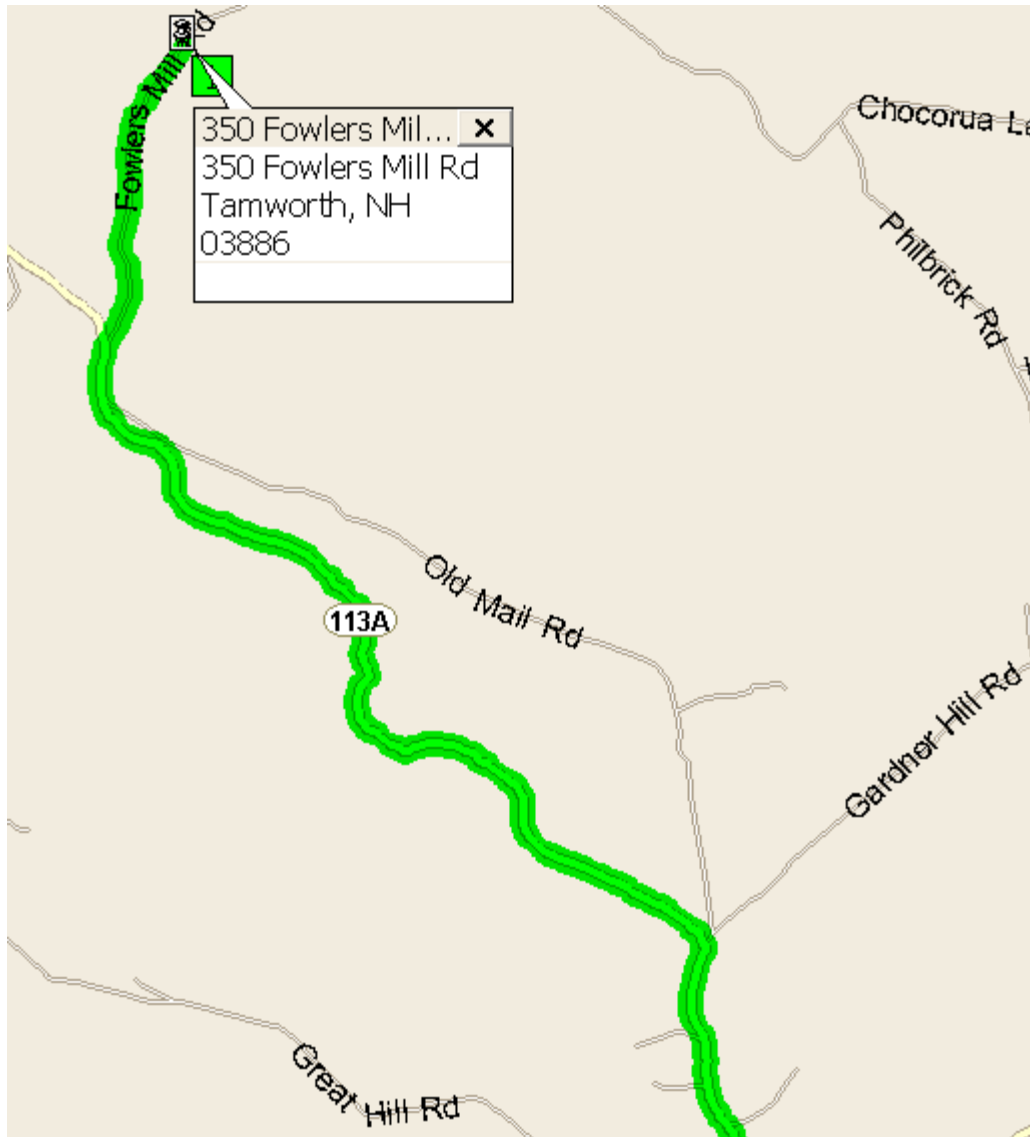

## Tamworth Camp

Coordinates right at the driveway.

For GPS use this address - 350 Fowlers Mill Rd, Tamworth, NH 03886

#### Some Written Directions:

- On Rt. 16, turn onto Rt. 25 West, look for Yankee Smoke House & traffic light.
- Go (West) on Rt. 25, go over bridge, go 3.6 miles.
- Turn (R) on Rt. 113, go 0.4 miles, and turn (L) onto Rt.113.
- Go 1.6 miles to intersection
- Go straight through intersection onto Rt. 113A.
- Follow Rt. 113A for 3.2 miles.
- Cross bridge, look for dirt road on (R), Fowler's Mill Road.
- Turn (R) onto Fowler's Mill Road.
- Go .7 miles, entrance to camp on (R), and look for white mailbox with the name Lye. CCC is on your (R).

Note: There is LITTLE to NO cell phone reception at camp.

CCC camp in Tamworth, NH

[Fowler's Mill Road, Tamworth, NH 03817, US ?](#)

## **W Walker Jr & Son**

[170 Fowlers Mill Rd Tamworth, NH 03886](#)

[Directions Save Saved Edit](#)

Dana Partis

Assistant Scoutmaster - Troop 154

Webelos Den Leader - Pack 459

781-953-8292 (cell)