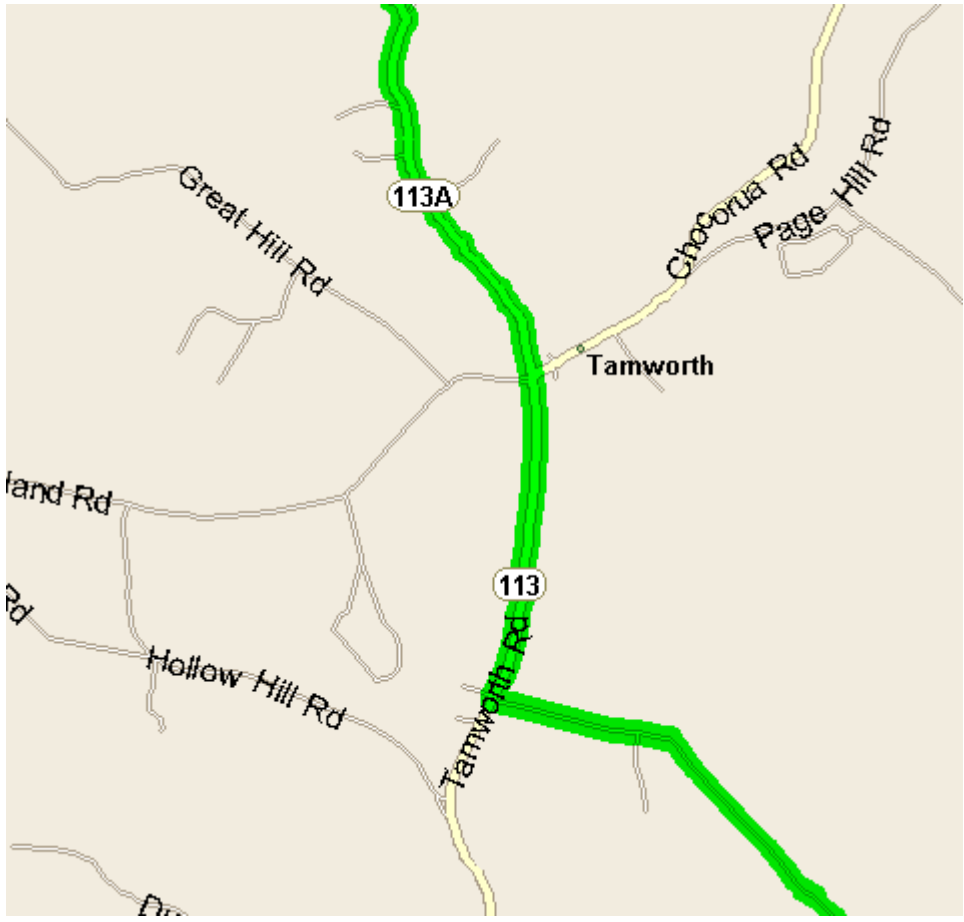

## Tamworth Camp

Coordinates right at the driveway.

For GPS use this address - 350 Fowlers Mill Rd, Tamworth, NH 03886

#### Some Written Directions:

- On Rt. 16, turn onto Rt. 25 West, look for Yankee Smoke House & traffic light.
- Go (West) on Rt. 25, go over bridge, go 3.6 miles.
- Turn (R) on Rt. 113, go 0.4 miles, and turn (L) onto Rt.113.
- Go 1.6 miles to intersection
- Go straight through intersection onto Rt. 113A.
- Follow Rt. 113A for 3.2 miles.
- Cross bridge, look for dirt road on (R), Fowler's Mill Road.
- Turn (R) onto Fowler's Mill Road.
- Go .7 miles, entrance to camp on (R), and look for white mailbox with the name Lye. CCC is on your (R).

Note: There is LITTLE to NO cell phone reception at camp.

CCC camp in Tamworth, NH

[Fowler's Mill Road, Tamworth, NH 03817, US ?](#)