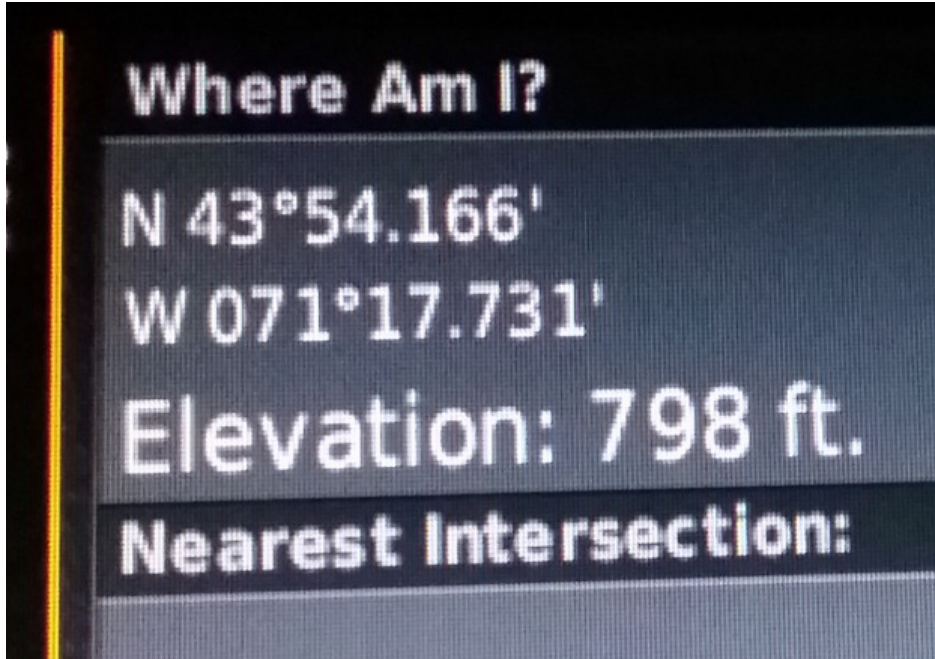

## Tamworth Camp

Coordinates right at the driveway.

For GPS use this address - 350 Fowlers Mill Rd, Tamworth, NH 03886

#### Some Written Directions:

- On Rt. 16, turn onto Rt. 25 West, look for Yankee Smoke House & traffic light.
- Go (West) on Rt. 25, go over bridge, go 3.6 miles.
- Turn (R) on Rt. 113, go 0.4 miles, and turn (L) onto Rt.113.
- Go 1.6 miles to intersection
- Go straight through intersection onto Rt. 113A.
- Follow Rt. 113A for 3.2 miles.
- Cross bridge, look for dirt road on (R), Fowler's Mill Road.
- Turn (R) onto Fowler's Mill Road.
- Go .7 miles, entrance to camp on (R), and look for white mailbox with the name Lye. CCC is on your (R).