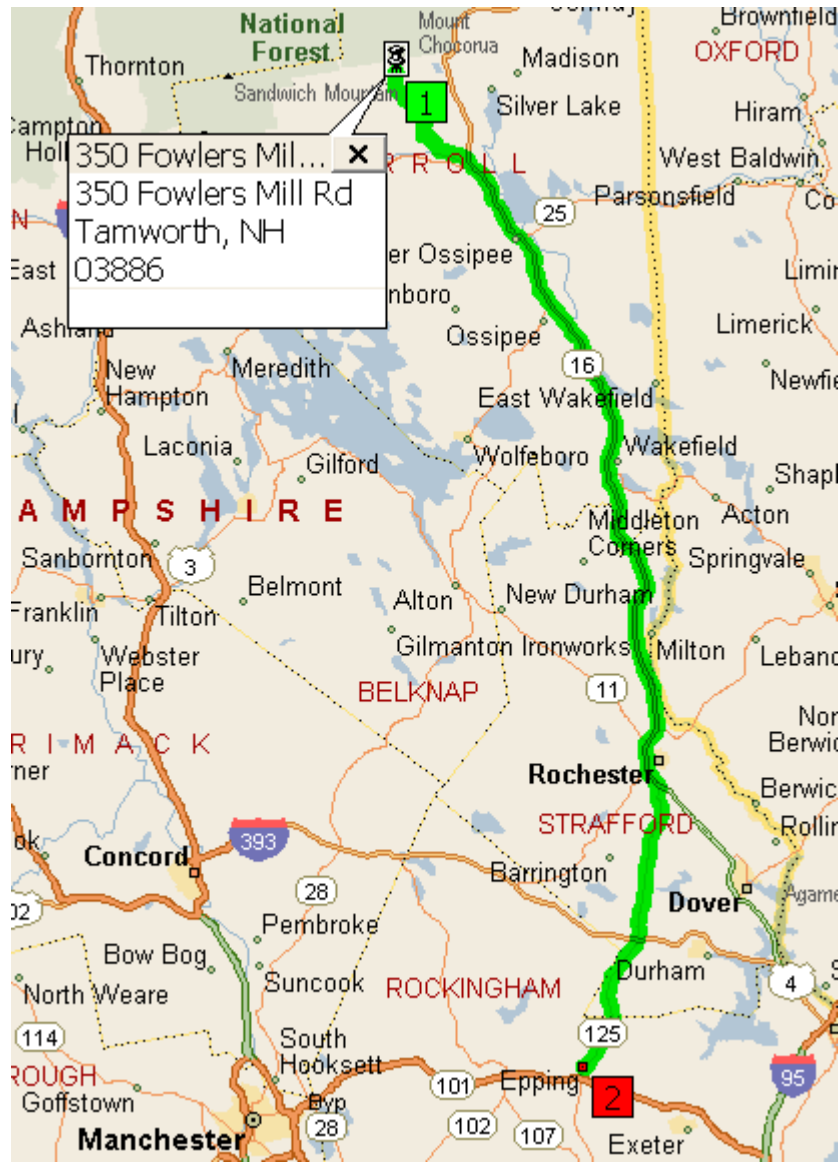

## Tamworth Camp

Coordinates right at the driveway.

For GPS use this address - 350 Fowlers Mill Rd, Tamworth, NH 03886

#### Some Written Directions:

- On Rt. 16, turn onto Rt. 25 West, look for Yankee Smoke House & traffic light.
- Go (West) on Rt. 25, go over bridge, go 3.6 miles.
- Turn (R) on Rt. 113, go 0.4 miles, and turn (L) onto Rt.113.
- Go 1.6 miles to intersection
- Go straight through intersection onto Rt. 113A.
- Follow Rt. 113A for 3.2 miles.
- Cross bridge, look for dirt road on (R), Fowler's Mill Road.
- Turn (R) onto Fowler's Mill Road.
- Go .7 miles, entrance to camp on (R), and look for white mailbox with the name Lye. CCC is on your (R).

Note: There is LITTLE to NO cell phone reception at camp.

CCC camp in Tamworth, NH

[Fowler's Mill Road, Tamworth, NH 03817, US ?](#)

## **W Walker Jr & Son**

[170 Fowlers Mill Rd Tamworth, NH 03886](#)

[Directions Save Saved Edit](#)

Dana Partis

Assistant Scoutmaster - Troop 154

Webelos Den Leader - Pack 459

781-953-8292 (cell)