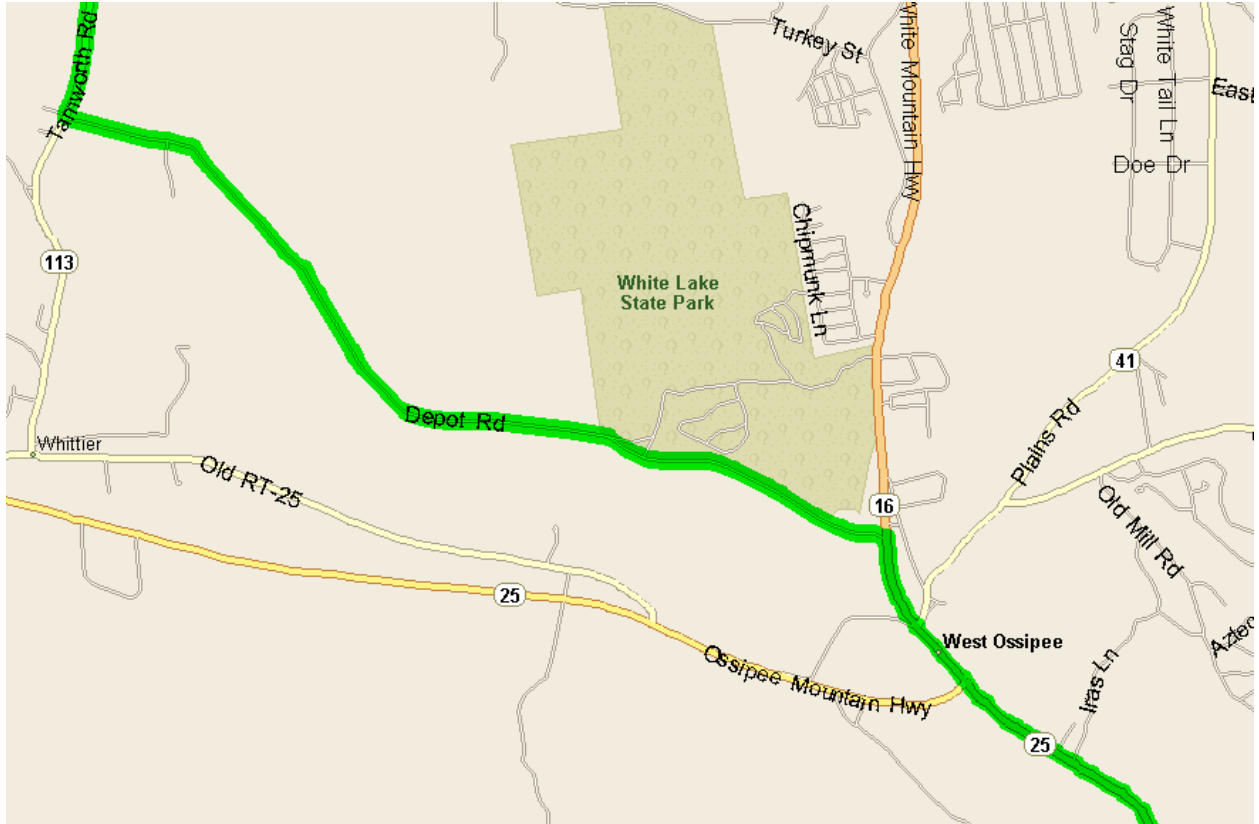

## Tamworth Camp

Coordinates right at the driveway.

For GPS use this address - 350 Fowlers Mill Rd, Tamworth, NH 03886

#### Some Written Directions:

- On Rt. 16, turn onto Rt. 25 West, look for Yankee Smoke House & traffic light.
- Go (West) on Rt. 25, go over bridge, go 3.6 miles.
- Turn (R) on Rt. 113, go 0.4 miles, and turn (L) onto Rt.113.
- Go 1.6 miles to intersection
- Go straight through intersection onto Rt. 113A.
- Follow Rt. 113A for 3.2 miles.
- Cross bridge, look for dirt road on (R), Fowler's Mill Road.
- Turn (R) onto Fowler's Mill Road.
- Go .7 miles, entrance to camp on (R), and look for white mailbox with the name Lye. CCC is on your (R).

Note: There is LITTLE to NO cell phone reception at camp.

CCC camp in Tamworth, NH

[Fowler's Mill Road, Tamworth, NH 03817, US ?](#)

## **W Walker Jr & Son**

[170 Fowlers Mill Rd Tamworth, NH 03886](#)

[Directions Save Saved Edit](#)

Dana Partis

Assistant Scoutmaster - Troop 154

Webelos Den Leader - Pack 459

781-953-8292 (cell)